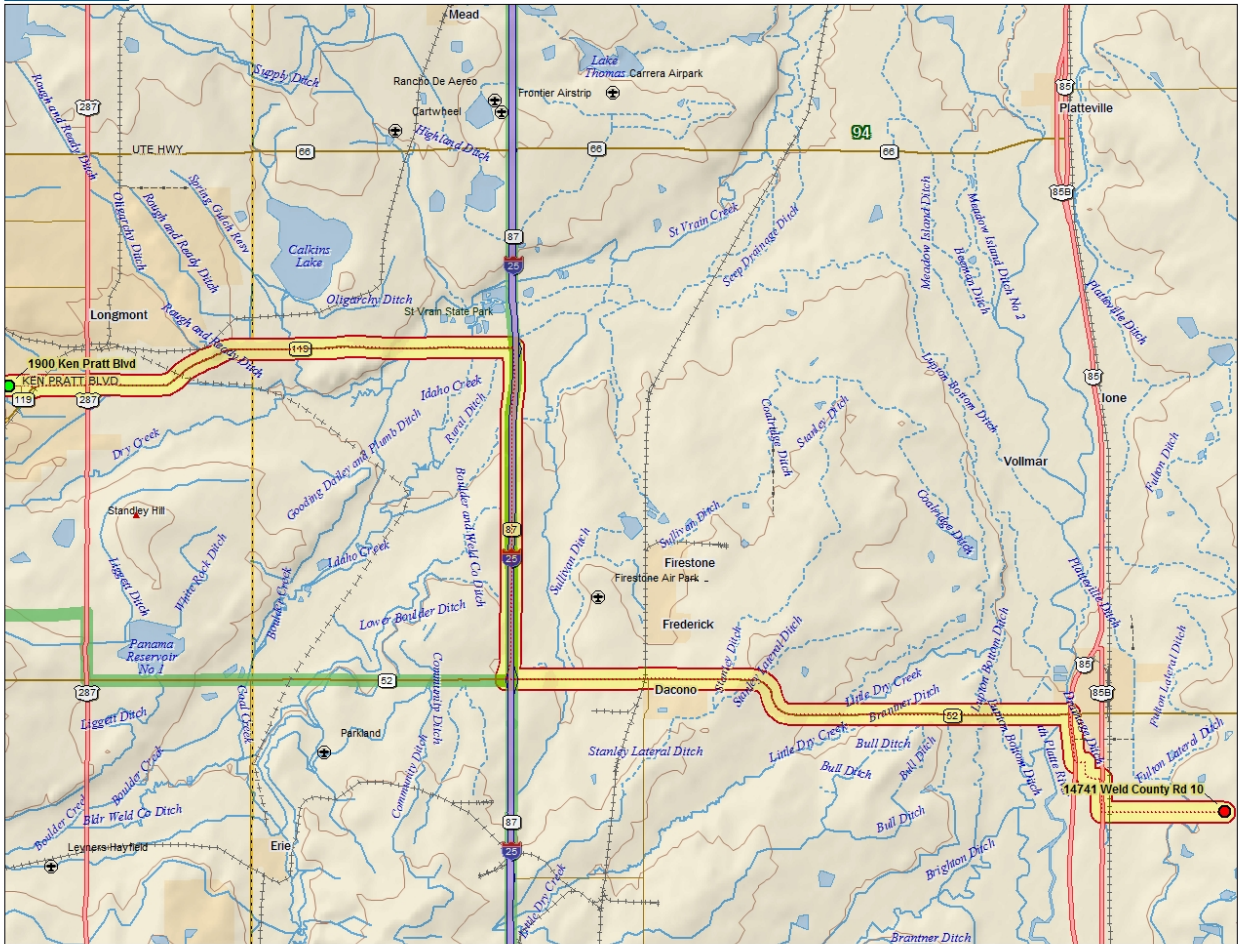

From Host Hotel to Fairgrounds:

1. Start at 1900 Ken Pratt Blvd
2. Go straight (W) on Nelson Rd (Ken Pratt Blvd)
3. Turn right (N) on to S Hover Rd
4. Finish at Boulder County Fairgrounds

From Host Hotel to Wednesday Night Hospitality:

1. Start at 1900 Ken Pratt Blvd
2. Go straight (W) on Nelson Rd (Ken Pratt Blvd)
3. Turn right (N) on to N 75th St
4. Turn left (W) on to Rozena Dr
5. Finish at 7381 Rozena Dr

Data use subject to license.
 © DeLorme. Topo USA® 8.
 www.delorme.com

From Host Hotel to Herding:

1. Start at 1900 Ken Pratt Blvd
2. Go straight (E) on Nelson Rd (Ken Pratt Blvd)
3. Turn left (E) on to SR 119 (Ken Pratt Blvd|Nelson Rd)
4. Turn right (S) on to I-25 S (US 87) ramp
5. Keep left (S) on I-25 S (US 87) ramp
6. Go straight (SSW) on to SR 52 (Highway 52)
7. Turn left (E) on to SR 52 (Highway 52)
8. Turn right (S) on to US 85
9. Turn left (E) on to <unnamed>.
10. Go straight (E) on to Lone Pine St
11. Turn right (SSE) on to S Fulton Ave
12. Go straight (E) on to CR 10.5
13. Turn right (S) on to US 85 Bus (S Denver Ave)
14. Turn left (E) on to CR 10
15. Go straight (E) on to Weld County Rd 10
16. Go straight (E) on to CR 10
17. Go straight (E) on to Weld County Rd 10
18. Finish at 14741 Weld County Rd 10.